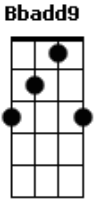

ukulele-chords.com