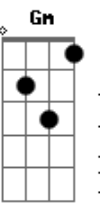

ukulele-chords.com