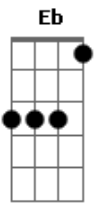

ukulele-chords.com