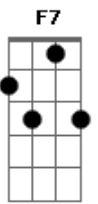

ukulele-chords.com