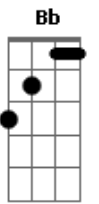

ukulele-chords.com