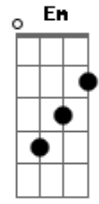

ukulele-chords.com