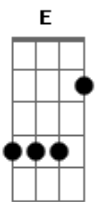

© ukulele-chords.com