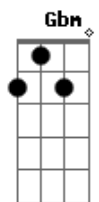

© ukulele-chords.com