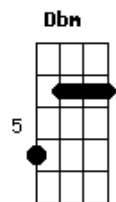

Lucas Mota Freitas - Old Wood House

tom:

Intro: E B Gbm A
E B Gbm A

E B
Once I imagined myself resting in a old
Gbm
Wood house I wore a social shirt and a
A
Blue beach short

E B
Maybe I was coming from officer or just
Gbm
I was there at that time there's no
A
Difference between where are that places

[Final] A B
E Gbm B
E A Dbm B E

Acordes

© ukulele-chords.com

© ukulele-chords.com

© ukulele-chords.com

© ukulele-chords.com

© ukulele-chords.com

© ukulele-chords.com