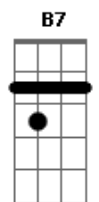

Lucas Mota Freitas - Old Wood House

tom:

Intro: E B Gbm A
E B Gbm A

E B
Once I imagined myself resting in a old
Gbm
Wood house I wore a social shirt and a
A
Blue beach short

E B
Maybe I was coming from officer or just
Gbm
I was there at that time there's no
A
Difference between where are that places

[Final] A B
E Gbm B
E A Dbm B E

Acordes

© ukulele-chords.com

© ukulele-chords.com

© ukulele-chords.com

© ukulele-chords.com

© ukulele-chords.com

© ukulele-chords.com