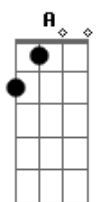

© ukulele-chords.com