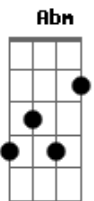

© ukulele-chords.com