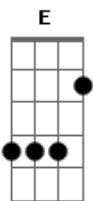

Lucas Mota Freitas - Blues

tom:

Intro: **A** **E**
A **E** **B** **A** **E** **D** **Db** **A**

A
 Hold your head up, look into my eyes, Life is so beautiful to be crying

E
 Listen the rhythm of this song, Never mind that and just come on

E **D** **Db**
 Named blues

Gbm **Bm** **Abm** **A**
 Blues is in the world, in the sea, in the sky
E **Bm**
 That cover life. Blues is boy, blues is
Abm **A** **E**
 Brother's, blues is son and mother

E **D** **Db**
 Blues

Gbm **Bm** **Abm** **A**
 Blues is in the world, in the sea, in the sky
E **Bm**
 That cover life. Blues is boy, blues is
Abm **A** **E**
 Brother's, blues is son and mother

Bm **Abm** **A**
 Blues is Louis, blues am I, make us strong

E **Bm** **Abm**
 And survive. Blues is simple, blues is health

A **E**
 Only tears of happy

(**A** **E**)
 (**A** **E** **B** **A** **E** **D** **Db** **A**)

Acordes

© ukulele-chords.com

© ukulele-chords.com