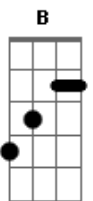

Lucas Mota Freitas - Blues

tom:

Intro: **A** **E**
A **E** **B** **A** **E** **D** **Db** **A**

A
 Hold your head up, look into my eyes, Life is so beautiful to be crying

E
 Listen the rhythm of this song, Never mind that and just come on

E **D** **Db**
 Named blues

Gbm **Bm** **Abm** **A**
 Blues is in the world, in the sea, in the sky
E **Bm**
 That cover life. Blues is boy, blues is
Abm **A** **E**
 Brother's, blues is son and mother

E **D** **Db**
 Blues

Gbm **Bm** **Abm** **A**
 Blues is in the world, in the sea, in the sky
E **Bm**
 That cover life. Blues is boy, blues is
Abm **A** **E**
 Brother's, blues is son and mother

Bm **Abm** **A**
 Blues is Louis, blues am I, make us strong

E **Bm** **Abm**
 And survive. Blues is simple, blues is health

A **E**
 Only tears of happy

(**A** **E**)
 (**A** **E** **B** **A** **E** **D** **Db** **A**)

Acordes

© ukulele-chords.com

© ukulele-chords.com