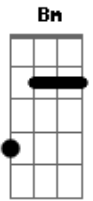

G7M D7M
Too late now it's passed you

G7M Bm
Walk the railway tracks until you're home

Bm7 Bm7 Bm7 Bm Bm7 Bm7 Bm7
Tired as the pavements underfoot

Bm Bm7 Bm7 Bm G7M

Water never stays where it is put
G7M D7M G7M D7M
I might always try again tomorrow

G7M D7M G7M
I might always try again tomorrow

Dm Dm
And each path I'm taking course

Dm Dm
Ever alone as night falls

Heart's still

Beating black and

Blue

Time's still

Passing

Ne---ver

yo----u

G7M D7M G7M D7M
I could always try again tomorrow

G7M D7M G7M D7M
I could always try again tomorrow

Acordes

© ukulele-chords.com

© ukulele-chords.com

© ukulele-chords.com