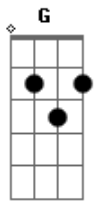

© ukulele-chords.com