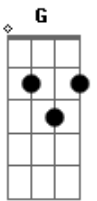

© ukulele-chords.com