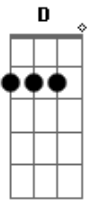

Refrão:

Bm G D A
So wake me up when it's all over
Bm G D A
When I'm wiser and I'm older
Bm G D A
All this time I was finding myself, And I
Bm G D A
Didn't know I was lost
Bm G D A
So wake me up when it's all over
Bm G D A
When I'm wiser and I'm older
Bm G D A
All this time I was finding myself, And I
Bm G D A
Didn't know I was lost
D
Será que alguém explica a nossa relação
Bm
Um caso indefinido, mas rola paixão
Em G
Adoro esse perigo, mexe demais comigo
Em A
Mas não te tenho em minhas mãos
D
Se você quiser
Bm
Podemos ser um caso indefinido ou nada mais

Gbm G
Apenas bons amigos, namorar, casar ter filhos
Em G A
Passar a vida inteira juntos

Em Bm
E vai saber se um dia seremos nós
Em Bm
Nenhum beijo, para calar nossa voz
Em D
Um minuto, uma hora, não importa o tempo
G A
Se estamos sós

Refrão:

G
Se você quiser
A Bm
A gente casa ou namora
G
A gente fica ou enrola
A Bm
O que eu mais quero é que você me queira
G
Se você quiser
A Bm
A gente casa ou namora
G
A gente fica ou enrola
A Bm
O que eu mais quero é que você me queira
A Bm
Por um momento ou pra vida inteira
Refrão:
Bm G D A
So wake me up when it's all over
Bm G D A
When I'm wiser and I'm older
Bm G D A
All this time I was finding myself, And I
Bm G D A
Didn't know I was lost
Bm G D A
So wake me up when it's all over
Bm G D A
When I'm wiser and I'm older
Bm G D A
All this time I was finding myself, And I
Bm G D A
Didn't know I was lost

Acordes

© ukulele-chords.com