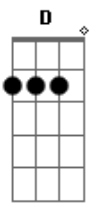

Refrão:

Bm G D A
So wake me up when it's all over
Bm G D A
When I'm wiser and I'm older
Bm G D A
All this time I was finding myself, And I
Bm G D A
Didn't know I was lost
Bm G D A
So wake me up when it's all over
Bm G D A
When I'm wiser and I'm older
Bm G D A
All this time I was finding myself, And I
Bm G D A
Didn't know I was lost
D
Será que alguém explica a nossa relação
Bm
Um caso indefinido, mas rola paixão
Em G
Adoro esse perigo, mexe demais comigo
Em A
Mas não te tenho em minhas mãos
D
Se você quiser
Bm
Podemos ser um caso indefinido ou nada mais

Gbm G
Apenas bons amigos, namorar, casar ter filhos
Em G A
Passar a vida inteira juntos

Em Bm
E vai saber se um dia seremos nós
Em Bm
Nenhum beijo, para calar nossa voz
Em D
Um minuto, uma hora, não importa o tempo
G A
Se estamos sós

Refrão:

G
Se você quiser
A Bm
A gente casa ou namora
G
A gente fica ou enrola
A Bm
O que eu mais quero é que você me queira
G
Se você quiser
A Bm
A gente casa ou namora
G
A gente fica ou enrola
A Bm
O que eu mais quero é que você me queira
A Bm
Por um momento ou pra vida inteira
Refrão:
Bm G D A
So wake me up when it's all over
Bm G D A
When I'm wiser and I'm older
Bm G D A
All this time I was finding myself, And I
Bm G D A
Didn't know I was lost
Bm G D A
So wake me up when it's all over
Bm G D A
When I'm wiser and I'm older
Bm G D A
All this time I was finding myself, And I
Bm G D A
Didn't know I was lost

Acordes

© ukulele-chords.com