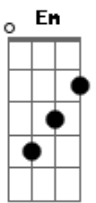

© ukulele-chords.com