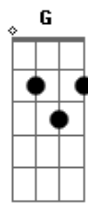

© ukulele-chords.com