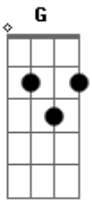

© ukulele-chords.com