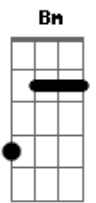

© ukulele-chords.com