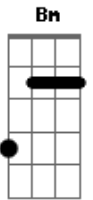

© ukulele-chords.com