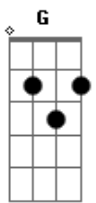

© ukulele-chords.com