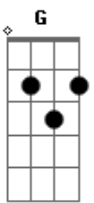

© ukulele-chords.com