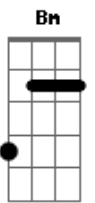

© ukulele-chords.com