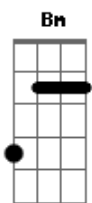

© ukulele-chords.com