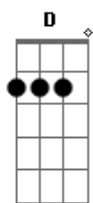

© ukulele-chords.com