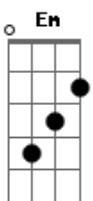

© ukulele-chords.com