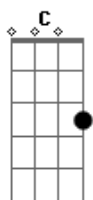

© ukulele-chords.com

© ukulele-chords.com