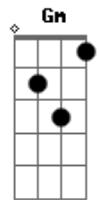

© ukulele-chords.com