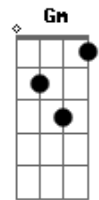

© ukulele-chords.com