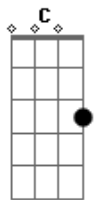

© ukulele-chords.com