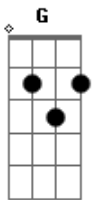

© ukulele-chords.com