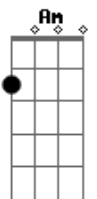

© ukulele-chords.com