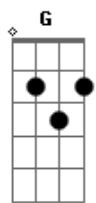

© ukulele-chords.com