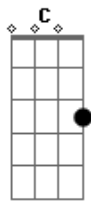

LP - Savannah

Tom: G

The mountain was on fire C Em
And the southern night was dark G D
As I drove into town C Em
I could almost hear your heart G D
Ashes in the air C Em
And it was an empty sound G D
Found my way to your house C Em
I never felt my heart so loud G D

Savannah G
Will you let me in C
I know I let you down Em
Can you believe again C
Savannah G
I come to this place C
To this sacred ground Em
Just to see your face C
Oh oh there is a life all around you G C
Just hold me in your light, Ooooo G Em
Savannah C
Give me another day G C Em D

I made my mistakes C Em
I know I stayed away too long G D
I miss your midnight kiss C Em
And your sweet magnolia song G D
I only write for you C Em
No one has ever brought me there G D
C Em

I know I wasn't true
I can't escape it anyway G D
Savannah G
Will you let me in C
I know I let you down Em
Can you believe again C
Savannah G
I come to this place C
To this sacred ground Em
Just to see your face C
Oh oh there is a life all around you G C
Just hold me in your light, Ooooo G Em
Savannah C
Give me another day G C Em D

I've been away now I'm calling your name G C Em D
I've been away now I'm calling your name G C Em D

Savannah G
Will you let me in C
I know I let you down Em
Can you believe again C
Savannah G
I come to this place C
To this sacred ground Em
Just to see your face C
Oh oh there is a life all around you G C
Just hold me in your light, Ooooo G Em
Savannah C
Give me another day G C Em D

Acordes

© ukulele-chords.com

© ukulele-chords.com

© ukulele-chords.com

© ukulele-chords.com