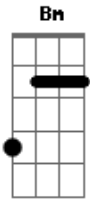

# Low Roar - St Eriksplan

tom:

D

Intro: D G Gbm6 G

[Primeira Parte]

D G  
Down in a hole  
D G  
I stay where I'm told  
Bm A  
Waiting to hear  
D G  
Controlled by the phone

( D G )

[Segunda Parte]

D G  
Blood is your mind  
D G  
Lay close to mine  
Bm A  
And will we wither like skin  
Gbm6 G  
Or will we age like wine

( D G )  
( Bm A D G )

[Terceira Parte]

D G

## Acordes

© ukulele-chords.com

© ukulele-chords.com

© ukulele-chords.com

© ukulele-chords.com

© ukulele-chords.com

Bury your head  
D G  
How can you sleep  
Bm A  
While the man that you loved  
D G  
Burns at the stake  
Bm A  
Now it's clear that your words  
D G  
Would flicker and fade

( D G )  
( Bm A D G )

[Quarta Parte]

D G  
And each day it takes  
D G  
You further away  
Bm A  
And if I saw you right now  
D G  
I'm not sure what I'd say  
Bm A  
There's only so many words  
D G  
A dead man can say  
Bm A  
I guess I'd wish you the best  
D G  
And be on my way