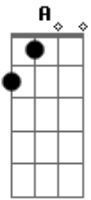

# Low Roar - St Eriksplan

tom:

D

Intro: D G Gbm6 G

[Primeira Parte]

D G  
Down in a hole  
D G  
I stay where I'm told  
Bm A  
Waiting to hear  
D G  
Controlled by the phone

( D G )

[Segunda Parte]

D G  
Blood is your mind  
D G  
Lay close to mine  
Bm A  
And will we wither like skin  
Gbm6 G  
Or will we age like wine

( D G )  
( Bm A D G )

[Terceira Parte]

D G

## Acordes

© ukulele-chords.com

© ukulele-chords.com

© ukulele-chords.com

© ukulele-chords.com

© ukulele-chords.com

Bury your head  
D G  
How can you sleep  
Bm A  
While the man that you loved  
D G  
Burns at the stake  
Bm A  
Now it's clear that your words  
D G  
Would flicker and fade