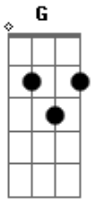

# Low Roar - St Eriksplan

tom:

D

Intro: D G Gbm6 G

[Primeira Parte]

D G  
Down in a hole  
D G  
I stay where I'm told  
Bm A  
Waiting to hear  
D G  
Controlled by the phone

( D G )

[Segunda Parte]

D G  
Blood is your mind  
D G  
Lay close to mine  
Bm A  
And will we wither like skin  
Gbm6 G  
Or will we age like wine

( D G )  
( Bm A D G )

[Terceira Parte]

D G

## Acordes

© ukulele-chords.com

© ukulele-chords.com

© ukulele-chords.com

© ukulele-chords.com

© ukulele-chords.com

Bury your head  
D G  
How can you sleep  
Bm A  
While the man that you loved  
D G  
Burns at the stake  
Bm A  
Now it's clear that your words  
D G  
Would flicker and fade