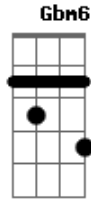

# Low Roar - St Eriksplan

tom:

D

Intro: D G Gbm6 G

[Primeira Parte]

D G  
Down in a hole  
D G  
I stay where I'm told  
Bm A  
Waiting to hear  
D G  
Controlled by the phone

( D G )

[Segunda Parte]

## Acordes

© ukulele-chords.com

© ukulele-chords.com

© ukulele-chords.com

© ukulele-chords.com

© ukulele-chords.com

Bury your head  
D G  
How can you sleep  
Bm A  
While the man that you loved  
D G  
Burns at the stake  
Bm A  
Now it's clear that your words  
D G  
Would flicker and fade