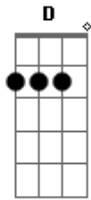

# Low Roar - St Eriksplan

tom:

D

Intro: D G Gbm6 G

[Primeira Parte]

D G  
Down in a hole  
D G  
I stay where I'm told  
Bm A  
Waiting to hear  
D G  
Controlled by the phone

( D G )

[Segunda Parte]

D G  
Blood is your mind  
D G  
Lay close to mine  
Bm A  
And will we wither like skin  
Gbm6 G  
Or will we age like wine

( D G )  
( Bm A D G )

[Terceira Parte]

D G

## Acordes

© ukulele-chords.com

© ukulele-chords.com

© ukulele-chords.com

© ukulele-chords.com

© ukulele-chords.com

Bury your head  
D G  
How can you sleep  
Bm A  
While the man that you loved  
D G  
Burns at the stake  
Bm A  
Now it's clear that your words  
D G  
Would flicker and fade