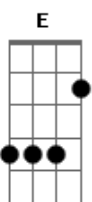

© ukulele-chords.com