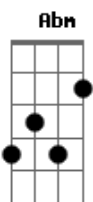

Low Roar - Just A Habit

tom:
Gbm

Gbm Abm A
Could you point me towards

Bm A Abm
A quiet gathering

Gbm Abm A
Full of bugs and holes

Bm A Abm
Where any word said to you

Bm A Abm
Holds a liquored, puzzled truth

Gbm A E
It's just a habit

Gbm A E
It's just a habit

Bm A G
It's just a ha... ..bit

(Gbm A E)

Gbm Abm A

Acordes

© ukulele-chords.com

© ukulele-chords.com