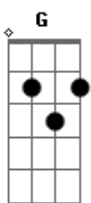

Low Roar - Friends Make Garbage Good Friends Take It Out

tom:

G
We were just kids
With visions and hearts that
Coincide
Climb aboard our ship
We're going whether or not that you
Like
Whether or not that you like
(D Em C G)
(D Em C)

G C G
We sailed across the sea
D Em C G
Aimlessly, no direction or timeline
G C G
The shore we'd come to find
D Em C
We'd seen before, never spoke or
Shared a word
D Em C
No need, your true thoughts they
G D Em
Can't be heard
C G C G
You're too beautiful for words
(D Em C G)
(D Em C G)

G C G D Em
Don't follow roads paved in gold
C G
They will only let you down
D Em C
What's the fun when you can't share
G
What you've found
D Em C
Years to build, in a second it's

G
Brought down
G C G
No one will comfort me
D Em C
Will know me or what's going on
G
Inside
D Em C
A vacant hole will remain that way
G
For life
D Em C
To remind me where the both of you
G
Once lied
(C G D Em)
(C G D)
(Em C G)

G C G
I've learned more from this
D Em C
Than anything I have read in my
G D Em
Whole life
C G
I bet you both laugh at that line
G C G
I miss the feel of it
D Em C
Your touch, your kiss weighs heavy
G
On my mind
D Em C G
Our moment forever sealed in time
D Em C G
Our secret as much yours as is mine
D Em C
All logic we have surely left
G D Em
Defied
C G
I will hold you till I die
[Final] C G D Em
C G D
Em C G

Acordes

© ukulele-chords.com