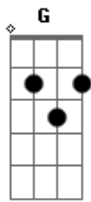

Low Roar - Easy Way Out

Tom: F
Intro: C F G G
C F E G

G F G G
Heard you call my name?
C F E G
While I'm passing out
G F G G
The mistake I've made
C F E G
It can't be turned around

I took the easy way out D7M G G G
D7M
I took the easy way out D7M G G G
D7M
I took the easy way out D7M G G

I took the easy way out

G F G G
I went one for one
C F E G
Before casting out
G F G G
The mistake I've made
C F E G
It can't be turned around

I took the easy way out D7M G G G
D7M
I took the easy way out D7M G G G
D7M
I took the easy way out D7M G G

Acordes

© ukulele-chords.com

© ukulele-chords.com

© ukulele-chords.com

© ukulele-chords.com

© ukulele-chords.com