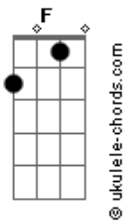

Low Roar - Don't Be So Serious

tom:

Am

Am

Weight
F
Heavy bones
G
Penny eyes
Am
Sweaty clothes

Am
New routine
F
That I've learned
G Am
To understand and know

Am
Play my tricks
F
Fragile mind
G
Rest your head
Am
On me

Am
Shut my eyes
F
I'm not here
G Am

Acordes

There must be some mistake

Dm G
Don't be so serious
Em Am
Don't be so serious
Dm G
Don't be so serious
Em Am
Don't be so serious

Am
Watch our words
F
Turn to dust
G
As we forget
Am
As we move on
F
Still I refuse
G Am
To let you slip away