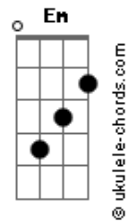

Low Roar - Don't Be So Serious

tom:

Am

Am

Weight
F
Heavy bones
G
Penny eyes
Am
Sweaty clothes

Am
New routine
F
That I've learned
G Am
To understand and know

Am
Play my tricks
F
Fragile mind
G
Rest your head
Am
On me

Am
Shut my eyes
F
I'm not here
G Am

Acordes

There must be some mistake

Dm G
Don't be so serious
Em Am
Don't be so serious
Dm G
Don't be so serious
Em Am
Don't be so serious

Am
Watch our words
F
Turn to dust
G
As we forget
Am
As we move on
F
Still I refuse
G Am
To let you slip away