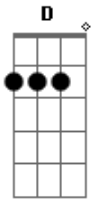

[Refrão]

Am C G  
I breathe in  
Am C G  
I breathe in  
G Am C G  
No  
( Am C G )

[Segunda Parte]

Am C G G D  
When the dream controls my attitude  
Dm C G D  
Tells me what to say and to do  
Am C G G D  
Spare or never see the same sun twice  
Dm C G D

## Acordes

© ukulele-chords.com

© ukulele-chords.com

© ukulele-chords.com

© ukulele-chords.com

© ukulele-chords.com

Oh

( D )