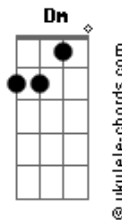

Low Roar - Breathe In

tom:

Intro: Am G

[Primeira Parte]

Am C G G D
When the walls are caving in my head
Dm C G D
Faintly feel a pulse in my neck
Am C G G D
Time, it creeps and crawls and reels me in
Dm C G D
Sinks its rusty hooks in my skin

[Refrão]

Am C G
I breathe in
Am C G
I breathe in
G Am C G
No
(Am C G)

[Segunda Parte]

Am C G G D
When the dream controls my attitude
Dm C G D
Tells me what to say and to do
Am C G G D
Spare or never see the same sun twice
Dm C G D

Acordes

Oh

(D)

[Refrão]

Am C G
I breathe in
Am C G
I breathe in
G Am C G
Noooooohh
Am C G G
Oooohhh

(Dm C G D)
(Dm C G D)
(Dm C G D)
(Dm C G D)
(Am C G G)
(Am C D D)

[Refrão]

Am C G
I breathe in
Am C D
I breathe in
D
No

[Final]

Am C G G
No... No... No... No