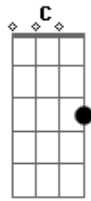

© ukulele-chords.com