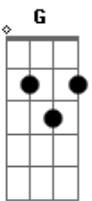

© ukulele-chords.com