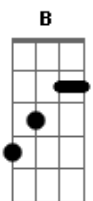

© ukulele-chords.com