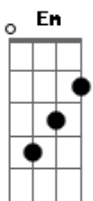

C Am
Come, lay me down
Em
'Cause I know this
D

'Cause I know this sound

C
In the middle of the night
Am
In the middle of the night
Em
Just call my name
D
I'm yours to tame

C
In the middle of the night
Am
In the middle of the night
Em
I'm wide awake
D C
I crave your taste all night long
Am
Till morning comes
Em
I'm getting what is mine
D
You gon' get yours, oh no, ooh
C
In the middle of the night
Am
In the middle of the night, oh
(C D C Am A G Em)

Em D
Just call on me, ah
C G
Just call my name
B
Like you mean it, ah
C
In the middle of the night
Am
In the middle of the night
Em
Just call my name
D
I'm yours to tame
C
In the middle of the night
Am
In the middle of the night
Em
I'm wide awake
D C
I crave your taste all night long

Am
Till morning comes
Em
I'm getting what is mine
G D
You gon' get yours, oh
C
In the middle of the night
Am Em
In the middle of the night, oh

Acordes

© ukulele-chords.com

© ukulele-chords.com

© ukulele-chords.com