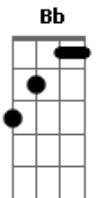

© ukulele-chords.com