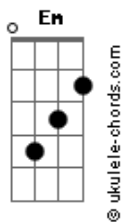

Louis Tomlinson - She Is Beauty We Are World Class

tom:

Intro: Em Dm C Em Dm

[Primeira Parte]

Em
Conversation is currency
Bm
She's become a language
Em
Square eyes and sunglasses
Bm
Finding faces in the trees
G
Fabricated fairytales
Bm
Bring a new world to life
G Bm
Sit down, sit down in the space
D
Anytime

[Refrão]

C
She is beauty
Em D C
And we are world class (0h)

Forever
Em D Em Dm
We'll let the feeling last

[Segunda Parte]

Em
Escape the inevitable
Bm
Fade into light
Em
So-called the empathy
Bm
'Cause I'm with you tonight
G Bm
Are we one or are we two?
G
Are we me or are we you?
Bm
Haven't been all this before
D
Do you see what I see?

[Refrão]

C
She is beauty
Em D C
And we are world class (0h)

Forever

Acordes

Em D
We'll let the feeling last
C
She is beauty
Em D C
And we are world class (0h)

Forever
Em D
We'll let the feeling last
(C Em D)
(C Em D)