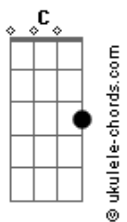

Louis Tomlinson - She Is Beauty We Are World Class

tom:

Intro: Em Dm C Em Dm

[Primeira Parte]

Em
Conversation is currency
Bm
She's become a language
Em
Square eyes and sunglasses
Bm
Finding faces in the trees
G
Fabricated fairytales
Bm
Bring a new world to life
G Bm
Sit down, sit down in the space
D
Anytime

[Refrão]

C
She is beauty
Em D C
And we are world class (0h)

Forever
Em D Em Dm
We'll let the feeling last

[Segunda Parte]

Em
Escape the inevitable
Bm
Fade into light
Em
So-called the empathy
Bm
'Cause I'm with you tonight
G Bm
Are we one or are we two?
G
Are we me or are we you?
Bm
Haven't been all this before
D
Do you see what I see?

[Refrão]

C
She is beauty
Em D C
And we are world class (0h)

Forever

Acordes

Em D
We'll let the feeling last
C
She is beauty
Em D C
And we are world class (0h)

Forever
Em D
We'll let the feeling last
(C Em D)
(C Em D)