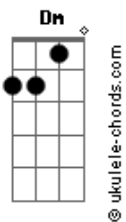

Louis Tomlinson - She Is Beauty We Are World Class

tom:

Intro: Em Dm C Em Dm

[Primeira Parte]

Em
Conversation is currency
Bm
She's become a language
Em
Square eyes and sunglasses
Bm
Finding faces in the trees
G
Fabricated fairytales
Bm
Bring a new world to life
G Bm
Sit down, sit down in the space
D
Anytime

[Refrão]

C
She is beauty
Em D C
And we are world class (0h)

Forever
Em D Em Dm
We'll let the feeling last

[Segunda Parte]

Em
Escape the inevitable
Bm
Fade into light
Em
So-called the empathy
Bm
'Cause I'm with you tonight
G Bm
Are we one or are we two?
G
Are we me or are we you?
Bm
Haven't been all this before
D
Do you see what I see?

[Refrão]

C
She is beauty
Em D C
And we are world class (0h)

Forever

Acordes

Em D
We'll let the feeling last
C
She is beauty
Em D C
And we are world class (0h)

Forever
Em D
We'll let the feeling last
(C Em D)
(C Em D)

[Ponte]

Em
Surrounded by lights

Surrounded by lights

Dm
Surrounded by lights

Surrounded by lights

Em
Surrounded by lights

Surrounded by lights

Dm
Surrounded, surrounded

Surrounded, surrounded by?

[Refrão]

C
She is beauty
Em D C
And we are world class (0h)

Forever
Em D
We'll let the feeling last
C
She is beauty
Em D C
And we are world class (0h)

Forever
Em D
We'll let the feeling last

[Final]

C Em
Are we one or are we two?
D C
Are we me or are we you?
Em
Has it been all this before?
D C
Do you see what I see?