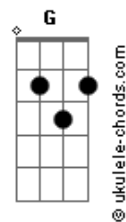

Louis Tomlinson - She Is Beauty We Are World Class

tom:

Intro: Em Dm C Em Dm

[Primeira Parte]

Em
Conversation is currency
Bm
She's become a language
Em
Square eyes and sunglasses
Bm
Finding faces in the trees
G
Fabricated fairytales
Bm
Bring a new world to life
G Bm
Sit down, sit down in the space
D
Anytime

[Refrão]

C
She is beauty
Em D C
And we are world class (0h)

Forever
Em D Em Dm
We'll let the feeling last

[Segunda Parte]

Em
Escape the inevitable
Bm
Fade into light
Em
So-called the empathy
Bm
'Cause I'm with you tonight
G Bm
Are we one or are we two?
G
Are we me or are we you?
Bm
Haven't been all this before
D
Do you see what I see?

[Refrão]

C
She is beauty
Em D C
And we are world class (0h)

Forever

Acordes

Em D
We'll let the feeling last
C
She is beauty
Em D C
And we are world class (0h)

Forever
Em D
We'll let the feeling last
(C Em D)
(C Em D)