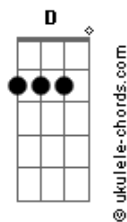

Louis Tomlinson - She Is Beauty We Are World Class

tom:

Intro: Em Dm C Em Dm

[Primeira Parte]

Em
Conversation is currency
Bm
She's become a language
Em
Square eyes and sunglasses
Bm
Finding faces in the trees
G
Fabricated fairytales
Bm
Bring a new world to life
G Bm
Sit down, sit down in the space
D
Anytime

[Refrão]

C
She is beauty
Em D C
And we are world class (0h)

Forever
Em D Em Dm
We'll let the feeling last

[Segunda Parte]

Em
Escape the inevitable
Bm
Fade into light
Em
So-called the empathy
Bm
'Cause I'm with you tonight
G Bm
Are we one or are we two?
G
Are we me or are we you?
Bm
Haven't been all this before
D
Do you see what I see?

[Refrão]

C
She is beauty
Em D C
And we are world class (0h)

Forever

Acordes

Em D
We'll let the feeling last
C
She is beauty
Em D C
And we are world class (0h)

Forever
Em D
We'll let the feeling last
(C Em D)
(C Em D)

[Ponte]

Em
Surrounded by lights

Surrounded by lights

Dm
Surrounded by lights

Surrounded by lights

Em
Surrounded by lights

Surrounded by lights

Dm
Surrounded, surrounded

Surrounded, surrounded by?

[Refrão]

C
She is beauty
Em D C
And we are world class (0h)

Forever
Em D
We'll let the feeling last
C
She is beauty
Em D C
And we are world class (0h)

Forever
Em D
We'll let the feeling last

[Final]

C Em
Are we one or are we two?
D C
Are we me or are we you?
Em
Has it been all this before?
D C
Do you see what I see?