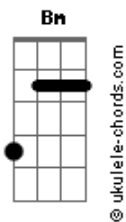

Louis Tomlinson - She Is Beauty We Are World Class

tom:

Intro: Em Dm C Em Dm

[Primeira Parte]

Em
Conversation is currency
Bm
She's become a language
Em
Square eyes and sunglasses
Bm
Finding faces in the trees
G
Fabricated fairytales
Bm
Bring a new world to life
G Bm
Sit down, sit down in the space
D
Anytime

[Refrão]

C
She is beauty
Em D C
And we are world class (0h)

Forever
Em D Em Dm
We'll let the feeling last

[Segunda Parte]

Em
Escape the inevitable
Bm
Fade into light
Em
So-called the empathy
Bm
'Cause I'm with you tonight
G Bm
Are we one or are we two?
G
Are we me or are we you?
Bm
Haven't been all this before
D
Do you see what I see?

[Refrão]

C
She is beauty
Em D C
And we are world class (0h)

Forever

Acordes

Em D
We'll let the feeling last
C
She is beauty
Em D C
And we are world class (0h)

Forever
Em D
We'll let the feeling last
(C Em D)
(C Em D)