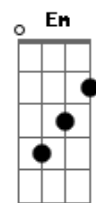

© ukulele-chords.com