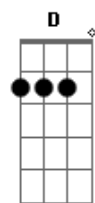

© ukulele-chords.com