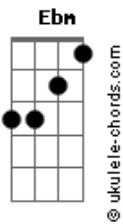

Louis Tomlinson - Out Of My System

Intro: **Bb** **F** **Gb** **Eb**
Bb **F** **Gb** **Eb** **Bbm**

[Primeira Parte]

Bbm **F** **Bbm**
 Slowly, I never wanna go slowly
Bb **F** **Eb**
 I only wanna go faster, towards disaster every time
Bbm **F** **Bbm**
 With me, I know you wanna come with me
Bbm **F** **Ebm**
 Take anything you can carry and leave everythin' else behind

[Pré-Refrão]

Gb **Ab** **Am**
 I am only half of what I think I can be

[Refrão]

Gb **Bbm**
 Gotta get it out of my system
Bbm **Ebm** **Eb2**
 Gotta get it off of my chest
Ab **Eb**
 I've lived a lot of my life already
Eb **Bbm**
 But I gotta get through the rest

(**Bbm** **Bb** **F** **Gb** **Eb** **F** **Bb**)
 (**Bbm** **Bb** **F** **Gb** **Eb** **F** **Bb**)
 (**Ebm** **Bb** **F** **Gb** **Eb** **F** **Bb**)
 (**Gb** **Bb** **F** **Gb** **Eb** **F** **Bb**)

[Segunda Parte]

Bbm **F** **Bbm**
 Demons, I'm takin' all of my demons
Bb **F** **Ebm**
Bbm
 Putting them where I won't see them 'cause I just wanna feel
 alive

Acordes

[Pré-Refrão]

Gb **Ab** **Am**
 I am only half of what I think I can be