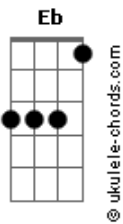

Louis Tomlinson - Out Of My System

Intro: **Bb** **F** **Gb** **Eb**
Bb **F** **Gb** **Eb** **Bbm**

[Primeira Parte]

Bbm **F** **Bbm**
 Slowly, I never wanna go slowly
Bb **F** **Eb**
 I only wanna go faster, towards disaster every time
Bbm **F** **Bbm**
 With me, I know you wanna come with me
Bbm **F** **Ebm**
 Take anything you can carry and leave everythin' else behind

[Pré-Refrão]

Gb **Ab** **Am**
 I am only half of what I think I can be

[Refrão]

Gb **Bbm**
 Gotta get it out of my system
Bbm **Ebm** **Eb2**
 Gotta get it off of my chest
Ab **Eb**
 I've lived a lot of my life already
Eb **Bbm**
 But I gotta get through the rest

(**Bbm** **Bb** **F** **Gb** **Eb** **F** **Bb**)
 (**Bbm** **Bb** **F** **Gb** **Eb** **F** **Bb**)
 (**Ebm** **Bb** **F** **Gb** **Eb** **F** **Bb**)
 (**Gb** **Bb** **F** **Gb** **Eb** **F** **Bb**)

[Segunda Parte]

Bbm **F** **Bbm**
 Demons, I'm takin' all of my demons
Bb **F** **Ebm**
Bbm
 Putting them where I won't see them 'cause I just wanna feel
 alive

Acordes

[Pré-Refrão]

Gb **Ab** **Am**
 I am only half of what I think I can be