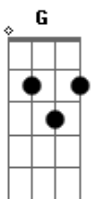

# Louis Tomlinson - Holding On To Heartache

tom:  
 Intro: **D** **G** **Em** **C**  
 You said I'm holdin' onto heartache  
**G** You said I wear it like a crown  
 It's gonna drag me down  
**C** **G**  
 I'm holdin' onto heartache  
**D**  
 You should be starin' at the sky  
**Em**  
 The birds just passin' by, love  
 [Primeira Parte]  
**Am**  
 The windy hell just over  
**G**  
 We knew that all would change  
**D**  
 Creates the strangest feelin'  
**D** **Am**  
 Just slowly waitin' for the end  
 I still have dreams about it  
**G**  
 The moment since they came  
**D**  
 The moment's never shown to us  
**D** **Am**  
 Because we faded into darkness

[Pré-Refrão]  
**G**  
 I can still hear a silence  
**D** **Em**  
 I can still hear a clock that's tickin'

[Refrão]  
**C**  
 You said I'm holdin' onto heartache  
**G** **D**  
 You said I wear it like a crown  
**Em**  
 It's gonna drag me down  
**C**  
 I'm holdin' onto heartache  
**G** **D**  
 You should be starin' at the sky  
**Em**  
 The birds just passin' by, love  
**Am** **G** **D**  
 Holdin' on to heartache

## Acordes

© ukulele-chords.com

© ukulele-chords.com

© ukulele-chords.com

© ukulele-chords.com

© ukulele-chords.com

I called you twice, but then regretted it

And changed my number  
**Am**  
 The questions that I'd ask you  
**G**  
 Where did it all go wrong?  
**D**  
 There's endless versions of that thing  
**Am**  
 That keeps me driftin' back to darkness