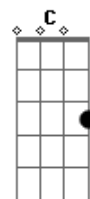

[Pré-Refrão]  
**G**  
 I can still hear a silence  
**D** **Em**  
 I can still hear a clock that's tickin'

[Refrão]  
**C**  
 You said I'm holdin' onto heartache  
**G** **D**  
 You said I wear it like a crown  
**Em**  
 It's gonna drag me down  
**C**  
 I'm holdin' onto heartache  
**G** **D**  
 You should be starin' at the sky  
**Em**  
 The birds just passin' by, love  
**Am** **G** **D**  
 Holdin' on to heartache

## Acordes

© ukulele-chords.com

© ukulele-chords.com

© ukulele-chords.com

© ukulele-chords.com

© ukulele-chords.com

I called you twice, but then regretted it

And changed my number  
**Am**  
 The questions that I'd ask you  
**G**  
 Where did it all go wrong?  
**D**  
 There's endless versions of that thing  
**Am**  
 That keeps me driftin' back to darkness

[Pré-Refrão]  
**G**  
 I can still hear a silence  
**D** **Em**  
 I can still hear a clock that's tickin'

[Refrão]  
**C**  
 You said I'm holdin' onto heartache  
**G** **D**  
 You said I wear it like a crown  
**Em**  
 It's gonna drag me down  
**C**  
 I'm holdin' onto heartache