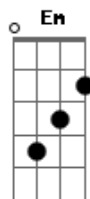

# Louis Tomlinson - Holding On To Heartache

tom:  
 Intro: **D** **G** **Em** **C**  
 You said I'm holdin' onto heartache  
**G** You said I wear it like a crown  
 It's gonna drag me down  
**C** **G**  
 I'm holdin' onto heartache  
**D**  
 You should be starin' at the sky  
**Em**  
 The birds just passin' by, love  
 [Primeira Parte]  
**Am**  
 The windy hell just over  
**G**  
 We knew that all would change  
**D**  
 Creates the strangest feelin'  
**D** **Am**  
 Just slowly waitin' for the end  
 I still have dreams about it  
**G**  
 The moment since they came  
**D**  
 The moment's never shown to us  
**D** **Am**  
 Because we faded into darkness

[Pré-Refrão]  
**G**  
 I can still hear a silence  
**D** **Em**  
 I can still hear a clock that's tickin'

[Refrão]  
**C**  
 You said I'm holdin' onto heartache  
**G** **D**  
 You said I wear it like a crown  
**Em**  
 It's gonna drag me down  
**C**  
 I'm holdin' onto heartache  
**G** **D**  
 You should be starin' at the sky  
**Em**  
 The birds just passin' by, love  
**Am** **G** **D**  
 Holdin' on to heartache

[Segunda Parte]  
**Am**  
 The nights, the changin' seasons  
**G**  
 Become the strangest days  
**D**

## Acordes

© ukulele-chords.com

© ukulele-chords.com

© ukulele-chords.com

© ukulele-chords.com

© ukulele-chords.com

I called you twice, but then regretted it

And changed my number  
**Am**  
 The questions that I'd ask you  
**G**  
 Where did it all go wrong?  
**D**  
 There's endless versions of that thing  
**Am**  
 That keeps me driftin' back to darkness