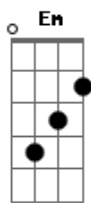

© ukulele-chords.com