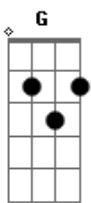

Em G?
?Where do you go when your story's done?

C D
?You can be who you were or who you'll become?

[Chorus]

C G Em D
Oh-oh-oh, oh-oh-oh oh, if it all goes wrong?

C G Em D
Oh-oh-oh, oh-oh-oh oh, darling just hold on?

C G
?The sun goes down and it comes back up?

Em D
?The world it turns no matter what?

C G Em D
Oh-oh-oh, oh-oh-oh oh, if it all goes wrong
[BREAK] Darling, just hold on

C G Em D
Oh-oh-oh, oh-oh-oh oh, oh-oh-oh-oh oh darling, just hold on

C G Em D

Oh-oh-oh, oh-oh-oh oh oh-oh-oh-oh oh

[VERSE 2]

Em G
It's not over 'til it's all been said?

C D
?It's not over 'til your dying breath?

Em G
?So what do you want them to say when you're gone?

C D ?
?That you gave up or that you kept going on? ?

[Pre-Chorus]

Em D
?What do you do when a chapter ends? ?

C D
?Do you close the book and never read it again?

Em G?
?Where do you go when your story's done?

?

C D
?You can be who you were or who you'll become?

C G Em D
Oh-oh-oh, oh-oh-oh oh, if it all goes wrong?

C G Em D
Oh-oh-oh, oh-oh-oh oh, darling just hold on?

C G
?The sun goes down and it comes back up?

Em D
?The world it turns no matter what?

C G Em D
Oh-oh-oh, oh-oh-oh oh, if it all goes wrong
[BREAK] Darling, just hold on

C G Em D
Oh-oh-oh, oh-oh-oh oh oh-oh-oh-oh oh Darling, just hold on

C G Em D
Oh-oh-oh, oh-oh-oh oh oh-oh-oh-oh oh

C G Em D
oh-oh-oh-oh-oh oh If it all goes wrong

C G Em D
Oh-oh-oh, oh-oh-oh oh Darling just hold on

C G Em D
Oh-oh-oh, oh-oh-oh oh If it all goes wrong darling just hold on

Acordes

© ukulele-chords.com