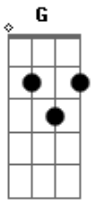

© ukulele-chords.com