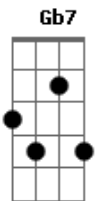

© ukulele-chords.com