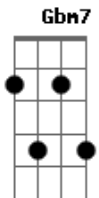

© ukulele-chords.com