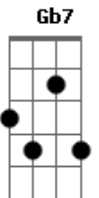

© ukulele-chords.com