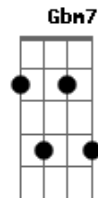

© ukulele-chords.com