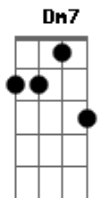

© ukulele-chords.com