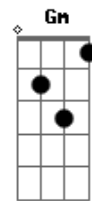

© ukulele-chords.com