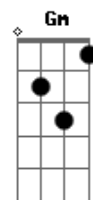

© ukulele-chords.com