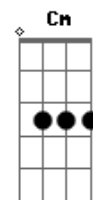

© ukulele-chords.com