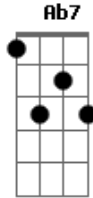

© ukulele-chords.com