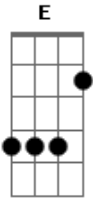

© ukulele-chords.com