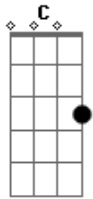

Louis Armstrong - Indiana

Tom: C

G Am7 G C C A7 Gdim D7 Am7 D7
Back home a - gain in In - di - an - a

G7 Gdim Fdim C Dm7 C
And it seems that I can see

C7 F Fdim C Gdim A7
The gleaming candlelight still shining bright
D7 Am7 D Am7 G7

Through the syc - a - mores for me.

G Am7 G C C A7 Gdim D7 Am7 D7
The new mown hay sends all its fra - grance
E Bm7- E7 Am Ab7
From the fields I used to roam

C E7 Bm7- Am Cdim
When I dream about the moonlight on the wabash
C Am7 G7 Fdim C
Then I long for my In - di - an - a home.

Acordes

© ukulele-chords.com