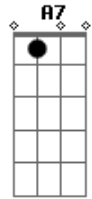

© ukulele-chords.com