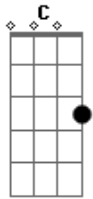

Louis Armstrong - Indiana

Tom: C

G Am7 G C C A7 Gdim D7 Am7 D7
Back home a - gain in In - di - an - a

G7 Gdim Fdim C Dm7 C
And it seems that I can see

C7 F Fdim C Gdim A7
The gleaming candlelight still shining bright
D7 Am7 D Am7 G7

Through the syc - a - mores for me.

G Am7 G C C A7 Gdim D7 Am7 D7
The new mown hay sends all its fra - grance
E Bm7- E7 Am Ab7

From the fields I used to roam

C E7 Bm7- Am Cdim
When I dream about the moonlight on the wabash
C Am7 G7 Fdim C
Then I long for my In - di - an - a home.

Acordes

© ukulele-chords.com