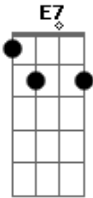

© ukulele-chords.com