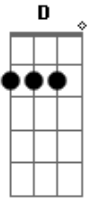

© ukulele-chords.com