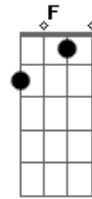

© ukulele-chords.com