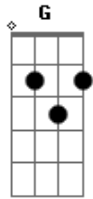

© ukulele-chords.com