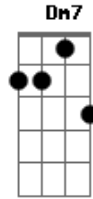

© ukulele-chords.com