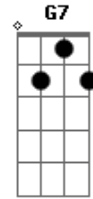

© ukulele-chords.com