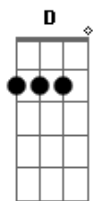

Louis Armstrong - In The Shade Of The Old Apple Tree

Tom: D

Em7 A7 D A7 D G A7 G D
In the shade of the old ap - ple tree,

G A7 D A7 D G D A7 D
Where the love in your eyes I could see,

D A A7 G A7 Cdim A7 D G A7 D
When the voice that I heard like the song of a bird,

Cdim D E Bm7- Cdim E Cdim Bm7- A7

Seemed to whis - per sweet mu - sic to me.

Em7 A7 D A7 D G A7 G D
I could hear the dull buzz of the bee

G A7 D A7 D G A7 Em7 D
In the blos - soms as you said to me,

D A A7 G A7 Edim A7 D Cdim D G
"With a heart that is true, I'll be wait - ing for you

Gdim A7 D A7 D G D A7 D
"In the shade of the old ap - ple tree."

Acordes