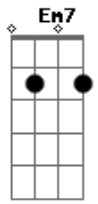

© ukulele-chords.com