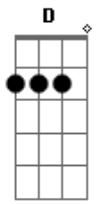

Louis Armstrong - In The Shade Of The Old Apple Tree

Tom: D

Em7 A7 D A7 D G A7 G D
In the shade of the old ap - ple tree,

G A7 D A7 D G D A7 D
Where the love in your eyes I could see,

D A A7 G A7 Cdim A7 D G A7 D
When the voice that I heard like the song of a bird,

Cdim D E Bm7- Cdim E Cdim Bm7- A7

Seemed to whis - per sweet mu - sic to me.

Em7 A7 D A7 D G A7 G D
I could hear the dull buzz of the bee

G A7 D A7 D G A7 Em7 D
In the blos - soms as you said to me,

D A A7 G A7 Edim A7 D Cdim D G
"With a heart that is true, I'll be wait - ing for you

Gdim A7 D A7 D G D A7 D
"In the shade of the old ap - ple tree."

Acordes

© ukulele-chords.com