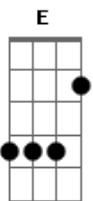

Louis Armstrong - In The Shade Of The Old Apple Tree

Tom: D

Em7 A7 D A7 D G A7 G D
In the shade of the old ap - ple tree,

G A7 D A7 D G D A7 D
Where the love in your eyes I could see,

D A A7 G A7 Cdim A7 D G A7 D
When the voice that I heard like the song of a bird,

Cdim D E Bm7- Cdim E Cdim Bm7- A7

Seemed to whis - per sweet mu - sic to me.

Em7 A7 D A7 D G A7 G D
I could hear the dull buzz of the bee

G A7 D A7 D G A7 Em7 D
In the blos - soms as you said to me,

D A A7 G A7 Edim A7 D Cdim D G
"With a heart that is true, I'll be wait - ing for you

Gdim A7 D A7 D G D A7 D
"In the shade of the old ap - ple tree."

Acordes

© ukulele-chords.com

© ukulele-chords.com

© ukulele-chords.com

© ukulele-chords.com

© ukulele-chords.com

© ukulele-chords.com