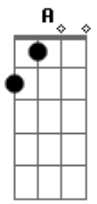

Louis Armstrong - In The Shade Of The Old Apple Tree

Tom: D

Em7 A7 D A7 D G A7 G D
In the shade of the old ap - ple tree,

G A7 D A7 D G D A7 D
Where the love in your eyes I could see,

D A A7 G A7 Cdim A7 D G A7 D
When the voice that I heard like the song of a bird,

Cdim D E Bm7- Cdim E Cdim Bm7- A7

Seemed to whis - per sweet mu - sic to me.

Em7 A7 D A7 D G A7 G D
I could hear the dull buzz of the bee

G A7 D A7 D G A7 Em7 D
In the blos - soms as you said to me,

D A A7 G A7 Edim A7 D Cdim D G
"With a heart that is true, I'll be wait - ing for you

Gdim A7 D A7 D G D A7 D
"In the shade of the old ap - ple tree."

Acordes

© ukulele-chords.com

© ukulele-chords.com

© ukulele-chords.com

© ukulele-chords.com

© ukulele-chords.com

© ukulele-chords.com