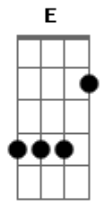

Louis Armstrong - In The Shade Of The Old Apple Tree

Tom: D

Em7 A7 D A7 D G A7 G D
In the shade of the old ap - ple tree,

G A7 D A7 D G D A7 D
Where the love in your eyes I could see,

D A A7 G A7 Cdim A7 D G A7 D
When the voice that I heard like the song of a bird,

Cdim D E Bm7- Cdim E Cdim Bm7- A7

Seemed to whis - per sweet mu - sic to me.

Em7 A7 D A7 D G A7 G D
I could hear the dull buzz of the bee

G A7 D A7 D G A7 Em7 D
In the blos - soms as you said to me,

D A A7 G A7 Edim A7 D Cdim D G
"With a heart that is true, I'll be wait - ing for you

Gdim A7 D A7 D G D A7 D
"In the shade of the old ap - ple tree."

Acordes

© ukulele-chords.com

© ukulele-chords.com

© ukulele-chords.com

© ukulele-chords.com

© ukulele-chords.com

© ukulele-chords.com