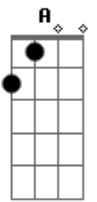

Louis Armstrong - In The Shade Of The Old Apple Tree

Tom: D

Em7 A7 D A7 D G A7 G D
In the shade of the old ap - ple tree,

G A7 D A7 D G D A7 D
Where the love in your eyes I could see,

D A A7 G A7 Cdim A7 D G A7 D
When the voice that I heard like the song of a bird,

Cdim D E Bm7- Cdim E Cdim Bm7- A7

Seemed to whis - per sweet mu - sic to me.

Em7 A7 D A7 D G A7 G D
I could hear the dull buzz of the bee

G A7 D A7 D G A7 Em7 D
In the blos - soms as you said to me,

D A A7 G A7 Edim A7 D Cdim D G
"With a heart that is true, I'll be wait - ing for you

Gdim A7 D A7 D G D A7 D
"In the shade of the old ap - ple tree."

Acordes

© ukulele-chords.com

© ukulele-chords.com

© ukulele-chords.com

© ukulele-chords.com

© ukulele-chords.com

© ukulele-chords.com