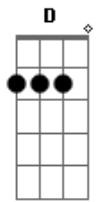

Louis Armstrong - In The Shade Of The Old Apple Tree

Tom: D

Em7 A7 D A7 D G A7 G D
In the shade of the old ap - ple tree,

G A7 D A7 D G D A7 D
Where the love in your eyes I could see,

D A A7 G A7 Cdim A7 D G A7 D
When the voice that I heard like the song of a bird,

Cdim D E Bm7- Cdim E Cdim Bm7- A7

Seemed to whis - per sweet mu - sic to me.

Em7 A7 D A7 D G A7 G D
I could hear the dull buzz of the bee

G A7 D A7 D G A7 Em7 D
In the blos - soms as you said to me,

D A A7 G A7 Edim A7 D Cdim D G
"With a heart that is true, I'll be wait - ing for you

Gdim A7 D A7 D G D A7 D
"In the shade of the old ap - ple tree."

Acordes

© ukulele-chords.com