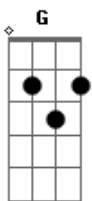

Louis Armstrong - In The Shade Of The Old Apple Tree

Tom: D

Em7 A7 D A7 D G A7 G D
In the shade of the old ap - ple tree,

G A7 D A7 D G D A7 D
Where the love in your eyes I could see,

D A A7 G A7 Cdim A7 D G A7 D
When the voice that I heard like the song of a bird,

Cdim D E Bm7- Cdim E Cdim Bm7- A7

Seemed to whis - per sweet mu - sic to me.

Em7 A7 D A7 D G A7 G D
I could hear the dull buzz of the bee

G A7 D A7 D G A7 Em7 D
In the blos - soms as you said to me,

D A A7 G A7 Edim A7 D Cdim D G
"With a heart that is true, I'll be wait - ing for you

Gdim A7 D A7 D G D A7 D
"In the shade of the old ap - ple tree."

Acordes

© ukulele-chords.com

© ukulele-chords.com

© ukulele-chords.com

© ukulele-chords.com

© ukulele-chords.com

© ukulele-chords.com