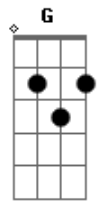

Louis Armstrong - In The Shade Of The Old Apple Tree

Tom: D

Em7 A7 D A7 D G A7 G D
In the shade of the old ap - ple tree,

G A7 D A7 D G D A7 D
Where the love in your eyes I could see,

D A A7 G A7 Cdim A7 D G A7 D
When the voice that I heard like the song of a bird,

Cdim D E Bm7- Cdim E Cdim Bm7- A7

Seemed to whis - per sweet mu - sic to me.

Em7 A7 D A7 D G A7 G D
I could hear the dull buzz of the bee

G A7 D A7 D G A7 Em7 D
In the blos - soms as you said to me,

D A A7 G A7 Edim A7 D Cdim D G
"With a heart that is true, I'll be wait - ing for you

Gdim A7 D A7 D G D A7 D
"In the shade of the old ap - ple tree."

Acordes

© ukulele-chords.com

© ukulele-chords.com

© ukulele-chords.com

© ukulele-chords.com

© ukulele-chords.com

© ukulele-chords.com