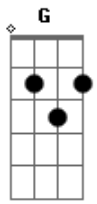

Louis Armstrong - In The Shade Of The Old Apple Tree

Tom: D

Em7 A7 D A7 D G A7 G D
In the shade of the old ap - ple tree,

G A7 D A7 D G D A7 D
Where the love in your eyes I could see,

D A A7 G A7 Cdim A7 D G A7 D
When the voice that I heard like the song of a bird,

Cdim D E Bm7- Cdim E Cdim Bm7- A7

Seemed to whis - per sweet mu - sic to me.

Em7 A7 D A7 D G A7 G D
I could hear the dull buzz of the bee

G A7 D A7 D G A7 Em7 D
In the blos - soms as you said to me,

D A A7 G A7 Edim A7 D Cdim D G
"With a heart that is true, I'll be wait - ing for you

Gdim A7 D A7 D G D A7 D
"In the shade of the old ap - ple tree."

Acordes

© ukulele-chords.com

© ukulele-chords.com

© ukulele-chords.com

© ukulele-chords.com

© ukulele-chords.com

© ukulele-chords.com