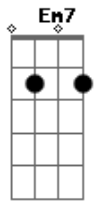

© ukulele-chords.com