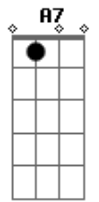

Louis Armstrong - In The Shade Of The Old Apple Tree

Tom: D

Em7 A7 D A7 D G A7 G D
In the shade of the old ap - ple tree,

G A7 D A7 D G D A7 D
Where the love in your eyes I could see,

D A A7 G A7 Cdim A7 D G A7 D
When the voice that I heard like the song of a bird,

Gdim A7 D A7 D G D A7 D
"In the shade of the old ap - ple tree."

Acordes

© ukulele-chords.com

© ukulele-chords.com

© ukulele-chords.com

© ukulele-chords.com

© ukulele-chords.com

© ukulele-chords.com