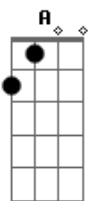

Louis Armstrong - In The Shade Of The Old Apple Tree

Tom: D

Em7 A7 D A7 D G A7 G D
In the shade of the old ap - ple tree,

G A7 D A7 D G D A7 D
Where the love in your eyes I could see,

D A A7 G A7 Cdim A7 D G A7 D
When the voice that I heard like the song of a bird,

Cdim D E Bm7- Cdim E Cdim Bm7- A7

Seemed to whis - per sweet mu - sic to me.

Em7 A7 D A7 D G A7 G D
I could hear the dull buzz of the bee

G A7 D A7 D G A7 Em7 D
In the blos - soms as you said to me,

D A A7 G A7 Edim A7 D Cdim D G
"With a heart that is true, I'll be wait - ing for you

Gdim A7 D A7 D G D A7 D
"In the shade of the old ap - ple tree."

Acordes

© ukulele-chords.com

© ukulele-chords.com

© ukulele-chords.com

© ukulele-chords.com

© ukulele-chords.com

© ukulele-chords.com