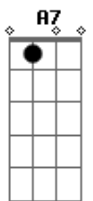

Louis Armstrong - In The Shade Of The Old Apple Tree

Tom: D

Em7 A7 D A7 D G A7 G D
In the shade of the old ap - ple tree,

G A7 D A7 D G D A7 D
Where the love in your eyes I could see,

D A A7 G A7 Cdim A7 D G A7 D
When the voice that I heard like the song of a bird,

Cdim D E Bm7- Cdim E Cdim Bm7- A7

Seemed to whis - per sweet mu - sic to me.

Em7 A7 D A7 D G A7 G D
I could hear the dull buzz of the bee

G A7 D A7 D G A7 Em7 D
In the blos - soms as you said to me,

D A A7 G A7 Edim A7 D Cdim D G
"With a heart that is true, I'll be wait - ing for you

Gdim A7 D A7 D G D A7 D
"In the shade of the old ap - ple tree."

Acordes

© ukulele-chords.com

© ukulele-chords.com

© ukulele-chords.com

© ukulele-chords.com

© ukulele-chords.com

© ukulele-chords.com