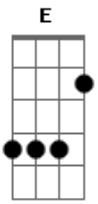

Louis Armstrong - In The Shade Of The Old Apple Tree

Tom: D

Em7 A7 D A7 D G A7 G D
In the shade of the old ap - ple tree,

G A7 D A7 D G D A7 D
Where the love in your eyes I could see,

D A A7 G A7 Cdim A7 D G A7 D
When the voice that I heard like the song of a bird,

Cdim D E Bm7- Cdim E Cdim Bm7- A7

Seemed to whis - per sweet mu - sic to me.

Em7 A7 D A7 D G A7 G D
I could hear the dull buzz of the bee

G A7 D A7 D G A7 Em7 D
In the blos - soms as you said to me,

D A A7 G A7 Edim A7 D Cdim D G
"With a heart that is true, I'll be wait - ing for you

Gdim A7 D A7 D G D A7 D
"In the shade of the old ap - ple tree."

Acordes

© ukulele-chords.com

© ukulele-chords.com

© ukulele-chords.com

© ukulele-chords.com

© ukulele-chords.com

© ukulele-chords.com