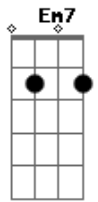

© ukulele-chords.com