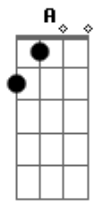

Louis Armstrong - In The Shade Of The Old Apple Tree

Tom: D

Em7 A7 D A7 D G A7 G D
In the shade of the old ap - ple tree,

G A7 D A7 D G D A7 D
Where the love in your eyes I could see,

D A A7 G A7 Cdim A7 D G A7 D
When the voice that I heard like the song of a bird,

Cdim D E Bm7- Cdim E Cdim Bm7- A7

Seemed to whis - per sweet mu - sic to me.

Em7 A7 D A7 D G A7 G D
I could hear the dull buzz of the bee

G A7 D A7 D G A7 Em7 D
In the blos - soms as you said to me,

D A A7 G A7 Edim A7 D Cdim D G
"With a heart that is true, I'll be wait - ing for you

Gdim A7 D A7 D G D A7 D
"In the shade of the old ap - ple tree."

Acordes

© ukulele-chords.com

© ukulele-chords.com

© ukulele-chords.com

© ukulele-chords.com

© ukulele-chords.com

© ukulele-chords.com