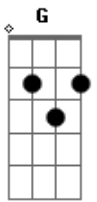

Louis Armstrong - In The Shade Of The Old Apple Tree

Tom: D

Em7 A7 D A7 D G A7 G D
In the shade of the old ap - ple tree,

G A7 D A7 D G D A7 D
Where the love in your eyes I could see,

D A A7 G A7 Cdim A7 D G A7 D
When the voice that I heard like the song of a bird,

Cdim D E Bm7- Cdim E Cdim Bm7- A7

Seemed to whis - per sweet mu - sic to me.

Em7 A7 D A7 D G A7 G D
I could hear the dull buzz of the bee

G A7 D A7 D G A7 Em7 D
In the blos - soms as you said to me,

D A A7 G A7 Edim A7 D Cdim D G
"With a heart that is true, I'll be wait - ing for you

Gdim A7 D A7 D G D A7 D
"In the shade of the old ap - ple tree."

Acordes

© ukulele-chords.com

© ukulele-chords.com

© ukulele-chords.com

© ukulele-chords.com

© ukulele-chords.com

© ukulele-chords.com