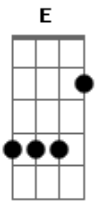

Louis Armstrong - In The Shade Of The Old Apple Tree

Tom: D

Em7 A7 D A7 D G A7 G D
In the shade of the old ap - ple tree,

G A7 D A7 D G D A7 D
Where the love in your eyes I could see,

D A A7 G A7 Cdim A7 D G A7 D
When the voice that I heard like the song of a bird,

Cdim D E Bm7- Cdim E Cdim Bm7- A7

Seemed to whis - per sweet mu - sic to me.

Em7 A7 D A7 D G A7 G D
I could hear the dull buzz of the bee

G A7 D A7 D G A7 Em7 D
In the blos - soms as you said to me,

D A A7 G A7 Edim A7 D Cdim D G
"With a heart that is true, I'll be wait - ing for you

Gdim A7 D A7 D G D A7 D
"In the shade of the old ap - ple tree."

Acordes

© ukulele-chords.com

© ukulele-chords.com

© ukulele-chords.com

© ukulele-chords.com

© ukulele-chords.com

© ukulele-chords.com