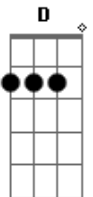

© ukulele-chords.com

© ukulele-chords.com