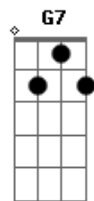

© ukulele-chords.com