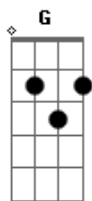

Louis Armstrong - Gone Fishin

Tom: D

I'd say no more work for mine, on my door I'd hang a sign

A7 D B7 Em7 A7
Gone fishin' -- there's a sign upon your door,

A7 D B7 Em7 A7
?Gone fishin'? -- you ain't workin' anymore.

A7 D B7 G G Em A7
I'm wishin' I could be that kind of fool.

A7 D B7 Em7 A7
Gone fishin' -- there's a sign upon your door,

Gm7 A7 D B7 Em7 A7
?Gone fishin'? --you ain't workin' anymore.

D D7 G Gm7
Cows need milkin' in the barn, but you just don't give a darn,

E7 Fdim (III) A Em7 Cdim A7
You just never seem to learn -- you ain't got no am - bi - tion.

A7 D B7 G B7 A7
Gone fishin', got your hound dog by your side

A7 D B7 G G Em A7
Gone fishin', fleas are bitin' at his hide

D D7 G Gm7
Got my hat and got my pole, headed for the fishin' hole,

Acordes

© ukulele-chords.com

© ukulele-chords.com

© ukulele-chords.com

© ukulele-chords.com

© ukulele-chords.com

© ukulele-chords.com