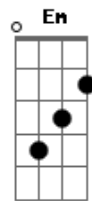

© ukulele-chords.com