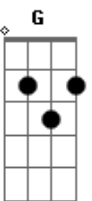

Louis Armstrong - Gone Fishin

Tom: D

I'd say no more work for mine, on my door I'd hang a sign

A7 D B7 Em7 A7
Gone fishin' -- there's a sign upon your door,

A7 D B7 Em7 A7
?Gone fishin'? -- you ain't workin' anymore.

A7 D B7 Em7 A7
Gone fishin' -- there's a sign upon your door,

D D7 G Gm7 A7 D B7 Em7 A7
There's your hoe out in the sun, where you left a row half done;

A7 D B7 Em7 A7
?Gone fishin'? --you ain't workin' anymore.

A7 D B7 G B7 A7
Gone fishin' by a shady, wady pool;

A7 D B7 G B7 A7
Gone fishin', got your hound dog by your side

A7 D B7 G G Em A7
I'm wishin' I could be that kind of fool.

A7 D B7 G G Em A7
Gone fishin', fleas are bitin' at his hide

D D7 G Gm7

D D7 G Gm7
Got my hat and got my pole, headed for the fishin' hole,

Acordes

© ukulele-chords.com

© ukulele-chords.com

© ukulele-chords.com

© ukulele-chords.com

© ukulele-chords.com