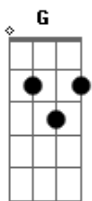

Louis Armstrong - Gone Fishin

Tom: D

I'd say no more work for mine, on my door I'd hang a sign

A7 D B7 Em7 A7
Gone fishin' -- there's a sign upon your door,

A7 D B7 Em7 A7
?Gone fishin'? -- you ain't workin' anymore.

A7 D B7 G G Em A7
I'm wishin' I could be that kind of fool.

A7 D B7 Em7 A7
Gone fishin' -- there's a sign upon your door,

Gm7 A7 D B7 Em7 A7
?Gone fishin'? --you ain't workin' anymore.

D D7 G Gm7
Cows need milkin' in the barn, but you just don't give a darn,

E7 Fdim (III) A Em7 Cdim A7
You just never seem to learn -- you ain't got no am - bi - tion.

A7 D B7 G B7 A7
Gone fishin', got your hound dog by your side

A7 D B7 G G Em A7
Gone fishin', fleas are bitin' at his hide

D D7 G Gm7
Got my hat and got my pole, headed for the fishin' hole,

Acordes

© ukulele-chords.com

© ukulele-chords.com

© ukulele-chords.com

© ukulele-chords.com

© ukulele-chords.com

© ukulele-chords.com