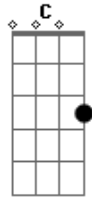

© ukulele-chords.com