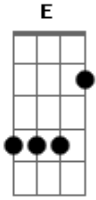

Loud Luxury - Body

E tom:

Em

Babe, dont make a sound

G

2 am love gota keep it down

Am

Dont wait around from a signal now

(C)

Acordes

© ukulele-chords.com