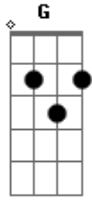

© ukulele-chords.com