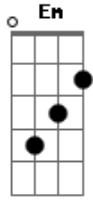

© ukulele-chords.com