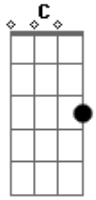

© ukulele-chords.com