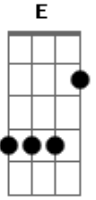

© ukulele-chords.com