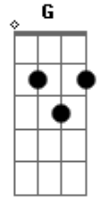

© ukulele-chords.com