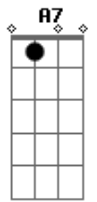

© ukulele-chords.com