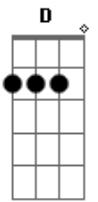

© ukulele-chords.com