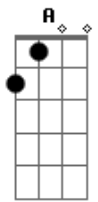

Lou Rawls - Snap Your Fingers

Tom: A

E7 A A A7 A A7 D Cdim
Snap your fingers, I'll come running
Cdim A A A7 A A7 E E E7 E E7
Back to you, on bended knee
A A A7 A A7 D
Snap your fingers, I'll come running
Cdim A A E E7 A Edim E7 Edim E7
I'll be true, take a chance on me
E7 A A A7 A A7 D Cdim D
Cdim
Let your light turn green, baby I've gotta know
Cdim A A A7 A A7 E E E7 E
E7
Give me some kind of clue, should I stay or go
A A A7 A A7 D Cdim
D Cdim

Let me love you like the lover that you used to know
Cdim A A E E7 A
Turn the key and let me through that door
Bridge
D Dm
Oh I had it, but I lost it
A D A
Now I've got a broken heart to mend
D B7
But I don't care what the cost
E7 Cdim E7
I've just got to find my way back in
A A A7 A A7
So you just snap your fingers
D Cdim D Cdim
baby I'll come running
Cdim A A E7 A E7 Bm7 E7 A
I'll do anything to get you back again

Acordes

© ukulele-chords.com