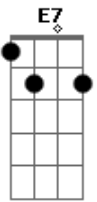

© ukulele-chords.com