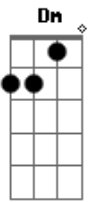

© ukulele-chords.com