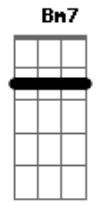

© ukulele-chords.com