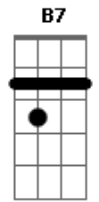

© ukulele-chords.com