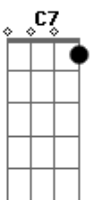

© ukulele-chords.com