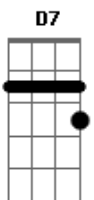

© ukulele-chords.com