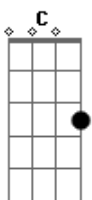

© ukulele-chords.com