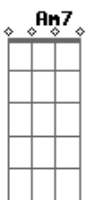

© ukulele-chords.com