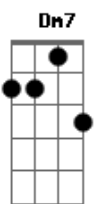

© ukulele-chords.com