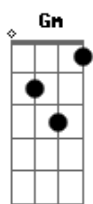

© ukulele-chords.com

© ukulele-chords.com