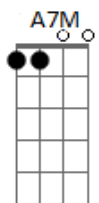

Lost Liars - WDWG?

tom:

I was thinking out ^A
Honestly, I'm down ^D
Will I leave this town? ^{A7M}
Yeah, I don't know how ^D

Love's on sight ^{D Dm A}
But what's the point if nothing really ^{D Dm A}
Ease my mind? ^{D Dm A}
Are we wasting time? ^{B D}
Where do we go when my mom isn't home? ^{A A7M B D}
Gbm E D

Take me to a place to rest

I'm a naughty boy ^{A A7M}
But I'm not your toy ^{B D}
And that's why I should give up listening your advices ^{A A7M B D}
Love's on sight ^{D Dm A}
But what's the point if nothing really ^{D Dm A}
Ease my mind? ^{B D}
Are we wasting time? ^{A A7M B D}
Where do we go when my mom isn't home? ^{Gbm E D}
Take me to a place to rest

Acordes

© ukulele-chords.com