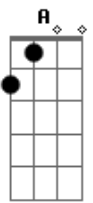

Lost Liars - Colour Red

tom:

Intro: **Ab** **C#7M** **A**

[Primeira Parte]

Ab
You said you'd pick your things

And go way down ahead to Mexico

C#7M
We'll not be here forever

So hit the road, whatever

Ab
Sing your song, be yourself

Another memory on the shelf

C#7M
The weather doesn't matter

As long as we're together

[Pré- Refrão]

Ab **C7** **C#7M** **Ab**
I should be more pretty, cool and

C#7M **Ab** **Eb**
I have something to inspire my next song

Ab **C7** **C#7M** **Ab**
But I think my hands upon your shoulder

C#7M **Ab** **Eb**
Given up, another drink

[Refrão]

Ab
So I could breathe, show off your teeth

C#7M
It's only dreams that stay in bed

Acordes

© ukulele-chords.com