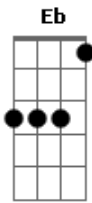

# Lost Liars - Colour Red

tom:

Intro: **Ab** **C#7M** **A**

[Primeira Parte]

**Ab**  
You said you'd pick your things

And go way down ahead to Mexico

**C#7M**  
We'll not be here forever

So hit the road, whatever

**C#7M** **Ab** **Eb**  
I have something to inspire my next song

**Ab** **C7** **C#7M** **Ab**  
But I think my hands upon your shoulder

**C#7M** **Ab** **Eb**  
Given up, another drink

[Refrão]

**Ab**  
So I could breathe, show off your teeth

## Acordes

© ukulele-chords.com

© ukulele-chords.com

© ukulele-chords.com

© ukulele-chords.com

It's only art my colour red

[Segunda Parte]

**Ab**  
And I'm still driving up the night