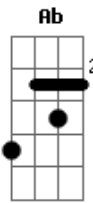

© ukulele-chords.com