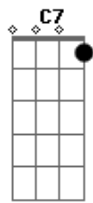

**C#7M** **Ab** **Eb**  
I have something to inspire my next song

**Ab** **C7** **C#7M** **Ab**  
But I think my hands upon your shoulder

**C#7M** **Ab** **Eb**  
Given up, another drink

[Refrão]

**Ab**  
So I could breathe, show off your teeth

**C#7M**  
It's only dreams that stay in bed

## Acordes

© ukulele-chords.com

© ukulele-chords.com

© ukulele-chords.com

© ukulele-chords.com

It's only art my colour red

[Segunda Parte]

**Ab**  
And I'm still driving up the night