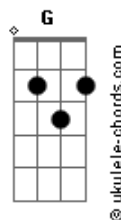

Lost Frequencies - Sweet Dreams

tom:

Gm (forma dos acordes no tom de Em)

Capostrate na 3ª casa

Em C G
Sweet dreams, I'm falling too deep in your love

Em C G
I'm drowning, God can you hear me up above?

Em C G
Like an old ghost you'll never go

Em C G
Like an old ghost you're staying close

Em C
But I can feel that down low

G
I fight for hope

Em C
But I can feel it that down low

G
I fight to let go

Em
Oh I need your love

C G
And I know that you're missing mine

Em
Oh I need your love

C G
And I know that you're missing mine

(Em C G)

(Em C G)

(Em C G)

(Em C G)

Acordes

Em C G
Sweet dreams, I keep on crawling back to you

Em C G
And I feel, I'll never make it without you

Em C G
And I never thought that I would be safe and sound

Em C G
Oh darling your words have kept me underground

Em
Oh I need your love

C G
And I know that you're missing mine