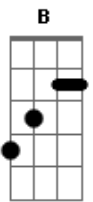

Lost Dog Street Band - When I Went Down To Georgia

Tom: B

(forma dos acordes no tom de A)

Capostrate na 2ª casa

Intro: G C G D

So I went down to Georgia, I was on the fence
About whether I was coming home
And I know now, better than before
I don't know, lord, what I'm looking for

In his red red rocking chair sitting on the porch
Picking as the bottle runs dry
And I go there for the free beer
I don't know lord, what I'm doing here

There's a train waiting as I walk tracks
Freddy a-callin' me
So I climbed on, bottle in my hand

Why I left, lord, I'll never understand

So I took that ride back to Tennessee
Through the dark, the wind, and the rain
I call that a ride, the depths of the wind
Goes to show you just can't win

Singin' oh my Caroline, I never should have left
And you shoulda never stayed with me, gal
And I know now, there's two ways to be
Live in love, or die in misery

Oh when I went down to Georgia, I was on the fence
About whether I was coming home
And I know now, better than before
I don't know, lord, what I'm looking for
And I know now, better than before
I don't know, lord, what I'm looking for

Acordes

© ukulele-chords.com