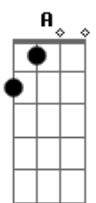

Lost And Found Music Studios - Broken By You

Tom: A
Intro: 4x: D A E E

A Bm
Cold sweat surrounds me
D E
Every time you walk by
A Bm
I get a shiver
D E
I can't look into your eyes

D E
With all your friends around you
A Gbm
You probably don't see me
D
But that's okay my darling
E
I'll wait patiently

'Cause I'd love to have my heart broken by you
D A E
And I'd love to have my world torn in two
Bm A E
Baby, I'll give you the chance to make me feel blue
D A E
'Cause I'd love to have my heart broken by you

A Bm
So what can I do darling?
D E
And what can I say?
A Bm
To get your attention
D E
Make you look my way
D E

Maybe I should take a chance
A Gbm
And go talk to you
D
It's better than looking down
E
At this worn out shoes

[Chorus]

'Cause I'd love to have my heart broken by you
D A E
And I'd love to have my world torn in two
Bm A E
Baby, I'll give you the chance to make me feel blue
D A E
'Cause I'd love to have my heart broken by you

Gbm
It's now or never
A
I got to put myself together
D E
This fragile spirit gotta go

E 'Cause I'd love to have my heart broken by you
D A E
And I'd love to have my world torn in two
Bm A E
Baby, I'll give you the chance to make me feel blue
D A E
'Cause I'd love to have my heart broken by you

D A E E
D A E E
Bm A E E
D A E
D A E

Acordes

© ukulele-chords.com