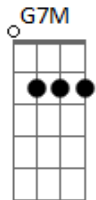

Los Retros - Amtrak

tom:

Intro: ^G
Am7 D7 G7M C7
Am7 D7 G7M C7

[Primeira Parte]

^{Am7} ^{D7}
My love, will you
^{G7M} ^{C7}
Take my hand, with virtue
^{Am7} ^{D7}
For time, has proved
^{G7M} ^{C7}
That I, do love you

[Primeiro Refrão]

^{Am7} ^{D7}
Will we ever find
^{Bm7} ^{E7}
A way to make our time
^{Am7} ^{D7}
Last forever, because I
^{G7M} ^{C7}
Begin to miss you

[Ponte] ^{Am7} ^{D7} ^{G7M} ^{C7}
^{Am7} ^{D7} ^{G7M} ^{C7}

[Segunda Parte]

^{Am7} ^{D7}
One kiss, from you
^{G7M} ^{C7}
And your touch, will change
^{Am7} ^{D7}

Acordes

© ukulele-chords.com

© ukulele-chords.com

© ukulele-chords.com

© ukulele-chords.com

© ukulele-chords.com