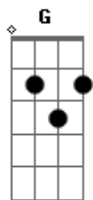

Los Retros - Amtrak

tom:

Intro: ^G
Am7 D7 G7M C7
Am7 D7 G7M C7

[Primeira Parte]

^{Am7} ^{D7}
My love, will you
^{G7M} ^{C7}
Take my hand, with virtue
^{Am7} ^{D7}
For time, has proved
^{G7M} ^{C7}
That I, do love you

[Primeiro Refrão]

^{Am7} ^{D7}
Will we ever find
^{Bm7} ^{E7}
A way to make our time
^{Am7} ^{D7}
Last forever, because I
^{G7M} ^{C7}
Begin to miss you

[Ponte] ^{Am7} ^{D7} ^{G7M} ^{C7}
^{Am7} ^{D7} ^{G7M} ^{C7}

[Segunda Parte]

^{Am7} ^{D7}
One kiss, from you
^{G7M} ^{C7}
And your touch, will change
^{Am7} ^{D7}

Acordes

© ukulele-chords.com

© ukulele-chords.com

© ukulele-chords.com

© ukulele-chords.com

© ukulele-chords.com