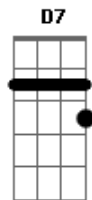

Los Retros - Amtrak

tom:

Intro: ^G
Am7 D7 G7M C7
Am7 D7 G7M C7

[Primeira Parte]

^{Am7} ^{D7}
My love, will you
^{G7M} ^{C7}
Take my hand, with virtue
^{Am7} ^{D7}
For time, has proved
^{G7M} ^{C7}
That I, do love you

[Segunda Parte]

^{Am7} ^{D7}
One kiss, from you
^{G7M} ^{C7}
And your touch, will change
^{Am7} ^{D7}

Acordes

© ukulele-chords.com

© ukulele-chords.com

© ukulele-chords.com

© ukulele-chords.com

© ukulele-chords.com