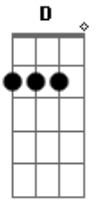

© ukulele-chords.com