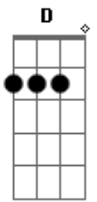

© ukulele-chords.com