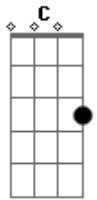

© ukulele-chords.com