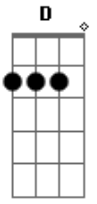

© ukulele-chords.com