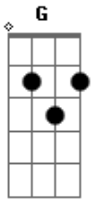

© ukulele-chords.com