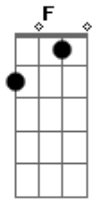

Los Lobos - Deep Dark Hole ("The Neighborhood")

Tom: **F**

Line **G**
1 There's a deep dark hole, and it leads to nowhere
2 There's a deep dark hole, and it leads to nowhere **D**
3 Better step aside, better take care
4 Keep an eye out and beware
5 There's a deep dark hole and it leads to nowhere **G**

C
6 It'll spin you around and keep you down
7 Tie your feet **G** right to the ground
8 'Cause it's got no soul - just a big black hole **C**
9 It'll mix you up and leave you out cold **D**
REPEAT lines 1-5
Guitar lead with chords for lines 1-5
REPEAT lines 6-9
REPEAT lines 1-5
REPEAT line 5

Acordes

© ukulele-chords.com