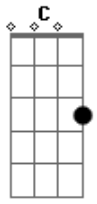

© ukulele-chords.com