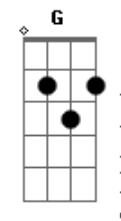

Lorde - Stoned At The Nail Salon

tom:
[Primeira Parte]
Got a wishbone drying on the windowsill in my kitchen
Just in case I wake up and realize I've chosen wrong
I love this life that I have
The vine hanging over the door
And the dog who comes when I call
But I wonder sometimes what I'm missing

[Pré-Refrão]
But my hot blood's been burning for so many summers now
It's time to cool it down, wherever that leads
[Refrão]
'Cause all the beautiful girls they will fade like the roses
And all the times they will change, it'll all come around
I don't know
Maybe I'm just stoned at the nail salon
Maybe I'm just stoned at th? nail salon again
(F C G F C G)

[Segunda Parte]
Got a memory of waitin' in your bed wearing only my earrings
We'd go dancing all over the landmines under our town
But the sun has to rise
When it does, we'll divide up the papers
Two former hell-raisers

Acordes

Dm F
I'm still crazy for you, babe
[Pré-Refrão]
G F
But my hot blood's been burning for so many summers now
C G
It's time to cool it down, wherever that leads
[Refrão]
F C G
'Cause all the music you loved at sixteen you'll grow out of
F C G
And all the times they will change, it'll all come around
F
I don't know
C G
Maybe I'm just
F C G F C G
Maybe I'm just stoned at th? nail salon again
[Ponte]
Am F
Ohhhhhh, make it good
Am F
Ohhhhhh, make it good
G7
I'd ride and I'd ride on the carousel
F
'Round and 'round forever if I could
C
But it's time to cool it down
G
Whatever that means
F C G
Spend all the evenings you can with the people who raised you
F C G
'Cause all the times they will change, it'll all come around
[Refrão Final]
F
I don't know
C G F
Maybe I'm just stoned at the nail salon
C G F C G
Maybe I'm just stoned at th? nail salon again
[Final] F C G F C G