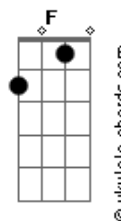

Lorde - Stoned At The Nail Salon

tom:
[Primeira Parte]
Got a wishbone drying on the windowsill in my kitchen
Just in case I wake up and realize I've chosen wrong
I love this life that I have
The vine hanging over the door
And the dog who comes when I call
But I wonder sometimes what I'm missing

[Pré-Refrão]
But my hot blood's been burning for so many summers now
It's time to cool it down, wherever that leads
[Refrão]
'Cause all the beautiful girls they will fade like the roses
And all the times they will change, it'll all come around
I don't know
Maybe I'm just stoned at the nail salon
Maybe I'm just stoned at th? nail salon again
(F C G F C G)

[Segunda Parte]
Got a memory of waitin' in your bed wearing only my earrings
We'd go dancing all over the landmines under our town
But the sun has to rise
When it does, we'll divide up the papers
Two former hell-raisers

Acordes

Dm F
I'm still crazy for you, babe
[Pré-Refrão]
G F
But my hot blood's been burning for so many summers now
C G
It's time to cool it down, wherever that leads
[Refrão]
F C G
'Cause all the music you loved at sixteen you'll grow out of
F C G
And all the times they will change, it'll all come around
F
I don't know
C G
Maybe I'm just
F C G F C G
Maybe I'm just stoned at th? nail salon again
[Ponte]
Am F
Ohhhhhh, make it good
Am F
Ohhhhhh, make it good
G7
I'd ride and I'd ride on the carousel
F
'Round and 'round forever if I could
C
But it's time to cool it down
G
Whatever that means
F C G
Spend all the evenings you can with the people who raised you
F C G
'Cause all the times they will change, it'll all come around
[Refrão Final]
F
I don't know
C G F
Maybe I'm just stoned at the nail salon
C G F C G
Maybe I'm just stoned at th? nail salon again
[Final] F C G F C G