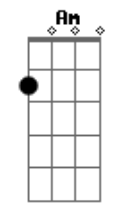

Lorde - Stoned At The Nail Salon

tom:
[Primeira Parte]
Got a wishbone drying on the windowsill in my kitchen
Just in case I wake up and realize I've chosen wrong
I love this life that I have
The vine hanging over the door
And the dog who comes when I call
But I wonder sometimes what I'm missing

[Pré-Refrão]
But my hot blood's been burning for so many summers now
It's time to cool it down, wherever that leads
[Refrão]
'Cause all the beautiful girls they will fade like the roses
And all the times they will change, it'll all come around
I don't know
Maybe I'm just stoned at the nail salon
Maybe I'm just stoned at th? nail salon again
(F C G F C G)

[Segunda Parte]
Got a memory of waitin' in your bed wearing only my earrings
We'd go dancing all over the landmines under our town
But the sun has to rise
When it does, we'll divide up the papers
Two former hell-raisers

Acordes

Dm F
I'm still crazy for you, babe
[Pré-Refrão]
G F
But my hot blood's been burning for so many summers now
C G
It's time to cool it down, wherever that leads
[Refrão]
F C G
'Cause all the music you loved at sixteen you'll grow out of
F C G
And all the times they will change, it'll all come around
F
I don't know
C G
Maybe I'm just
F C G F C G
Maybe I'm just stoned at th? nail salon again
[Ponte]
Am F
Ohhhhhh, make it good
Am F
Ohhhhhh, make it good
G7
I'd ride and I'd ride on the carousel
F
'Round and 'round forever if I could
C
But it's time to cool it down
G
Whatever that means
F C G
Spend all the evenings you can with the people who raised you
F C G
'Cause all the times they will change, it'll all come around
[Refrão Final]
F
I don't know
C G F
Maybe I'm just stoned at the nail salon
C G F C G
Maybe I'm just stoned at th? nail salon again
[Final] F C G F C G