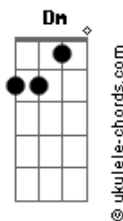

Lorde - Stoned At The Nail Salon

tom:
[Primeira Parte]
Got a wishbone drying on the windowsill in my kitchen
Just in case I wake up and realize I've chosen wrong
I love this life that I have
The vine hanging over the door
And the dog who comes when I call
But I wonder sometimes what I'm missing

[Pré-Refrão]
But my hot blood's been burning for so many summers now
It's time to cool it down, wherever that leads
[Refrão]
'Cause all the beautiful girls they will fade like the roses
And all the times they will change, it'll all come around
I don't know
Maybe I'm just stoned at the nail salon
Maybe I'm just stoned at th? nail salon again
(F C G F C G)

[Segunda Parte]
Got a memory of waitin' in your bed wearing only my earrings
We'd go dancing all over the landmines under our town
But the sun has to rise
When it does, we'll divide up the papers
Two former hell-raisers

Acordes

Dm F
I'm still crazy for you, babe
[Pré-Refrão]
G F
But my hot blood's been burning for so many summers now
C G
It's time to cool it down, wherever that leads
[Refrão]
F C G
'Cause all the music you loved at sixteen you'll grow out of
F C G
And all the times they will change, it'll all come around
F
I don't know
C G
Maybe I'm just
F C G F C G
Maybe I'm just stoned at th? nail salon again
[Ponte]
Am F
Ohhhhhh, make it good
Am F
Ohhhhhh, make it good
G7
I'd ride and I'd ride on the carousel
F
'Round and 'round forever if I could
C
But it's time to cool it down
G
Whatever that means
F C G
Spend all the evenings you can with the people who raised you
F C G
'Cause all the times they will change, it'll all come around
[Refrão Final]
F
I don't know
C G F
Maybe I'm just stoned at the nail salon
C G F C G
Maybe I'm just stoned at th? nail salon again
[Final] F C G F C G