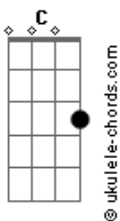

Lorde - Stoned At The Nail Salon

tom:
[Primeira Parte]
Got a wishbone drying on the windowsill in my kitchen
Just in case I wake up and realize I've chosen wrong
I love this life that I have
The vine hanging over the door
And the dog who comes when I call
But I wonder sometimes what I'm missing

[Pré-Refrão]
But my hot blood's been burning for so many summers now
It's time to cool it down, wherever that leads
[Refrão]
'Cause all the beautiful girls they will fade like the roses
And all the times they will change, it'll all come around
I don't know
Maybe I'm just stoned at the nail salon
Maybe I'm just stoned at th? nail salon again
(F C G F C G)

[Segunda Parte]
Got a memory of waitin' in your bed wearing only my earrings
We'd go dancing all over the landmines under our town
But the sun has to rise
When it does, we'll divide up the papers
Two former hell-raisers

Acordes

Dm F
I'm still crazy for you, babe
[Pré-Refrão]
G F
But my hot blood's been burning for so many summers now
C G
It's time to cool it down, wherever that leads
[Refrão]
F C G
'Cause all the music you loved at sixteen you'll grow out of
F C G
And all the times they will change, it'll all come around
F
I don't know
C G
Maybe I'm just
F C G F C G
Maybe I'm just stoned at th? nail salon again
[Ponte]
Am F
Ohhhhhh, make it good
Am F
Ohhhhhh, make it good
G7
I'd ride and I'd ride on the carousel
F
'Round and 'round forever if I could
C
But it's time to cool it down
G
Whatever that means
F C G
Spend all the evenings you can with the people who raised you
F C G
'Cause all the times they will change, it'll all come around
[Refrão Final]
F
I don't know
C G F
Maybe I'm just stoned at the nail salon
C G F C G
Maybe I'm just stoned at th? nail salon again
[Final] F C G F C G