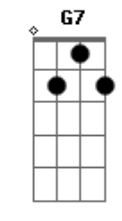

Lorde - Stoned At The Nail Salon

tom:
[Primeira Parte]
Got a wishbone drying on the windowsill in my kitchen
Just in case I wake up and realize I've chosen wrong
I love this life that I have
The vine hanging over the door
And the dog who comes when I call
But I wonder sometimes what I'm missing

[Pré-Refrão]
But my hot blood's been burning for so many summers now
It's time to cool it down, wherever that leads
[Refrão]
'Cause all the beautiful girls they will fade like the roses
And all the times they will change, it'll all come around
I don't know
Maybe I'm just stoned at the nail salon
Maybe I'm just stoned at th? nail salon again
(F C G F C G)

[Segunda Parte]
Got a memory of waitin' in your bed wearing only my earrings
We'd go dancing all over the landmines under our town
But the sun has to rise
When it does, we'll divide up the papers
Two former hell-raisers

Acordes

Dm F
I'm still crazy for you, babe
[Pré-Refrão]
G F
But my hot blood's been burning for so many summers now
C G
It's time to cool it down, wherever that leads
[Refrão]
F C G
'Cause all the music you loved at sixteen you'll grow out of
F C G
And all the times they will change, it'll all come around
F
I don't know
C G
Maybe I'm just
F C G F C G
Maybe I'm just stoned at th? nail salon again
[Ponte]
Am F
Ohhhhhh, make it good
Am F
Ohhhhhh, make it good
G7
I'd ride and I'd ride on the carousel
F
'Round and 'round forever if I could
C
But it's time to cool it down
G
Whatever that means
F C G
Spend all the evenings you can with the people who raised you
F C G
'Cause all the times they will change, it'll all come around
[Refrão Final]
F
I don't know
C G F
Maybe I'm just stoned at the nail salon
C G F C G
Maybe I'm just stoned at th? nail salon again
[Final] F C G F C G