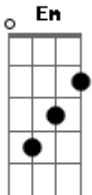

London Grammar - Shyer

Tom: D
Intro: Bm G Bm G Em G Em G

Bm G Bm G
I?m feeling shyer and the world gets darker
Em G
Hold yourself a little higher
Em G
Bridge that gap just further
Bm G
And all your being
Bm G
I?d ask you to give it up
Em G
Oh ancient feeling love
Em G
So beautifully dressed up

(Bm Bm Em)

Em G
Feeling shyer, I?m feeling shyer
Bm G
I?m feeling shyer

(Bm G)
(Em G)
(Em G)

Bm G
Maybe you should call her
Bm G
Deep in the night for her
Em G Em G

And all your being I?d ask you to give it up

(Bm Bm Em Em)

G
I?d ask you to give it up

(G)

Bm
Aaah
Bm Em
Give it up
Em G G
Oooh Oooh

(Bm)

Em
Hey now

(G)

Oh
Bm
What you did Oh

(Em)
(G)
(Bm)
(Em)
(G)
(Bm)

Acordes

© ukulele-chords.com

© ukulele-chords.com

© ukulele-chords.com

© ukulele-chords.com