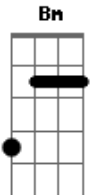

© ukulele-chords.com