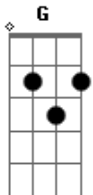

London Grammar - Shyer

Tom: D
Intro: Bm G Bm G Em G Em G

Bm G Bm G
I?m feeling shyer and the world gets darker
Em G
Hold yourself a little higher
Em G
Bridge that gap just further
Bm G
And all your being
Bm G
I?d ask you to give it up
Em G
Oh ancient feeling love
Em G
So beautifully dressed up

(Bm Bm Em)

Em G
Feeling shyer, I?m feeling shyer
Bm G
I?m feeling shyer

(Bm G)
(Em G)
(Em G)

Bm G
Maybe you should call her
Bm G
Deep in the night for her
Em G Em G

And all your being I?d ask you to give it up

(Bm Bm Em Em)

G
I?d ask you to give it up

(G)

Bm
Aaah
Bm Em
Give it up
Em G G
Oooh Oooh

(Bm)

Em
Hey now

(G)

Oh
Bm
What you did Oh

(Em)
(G)
(Bm)
(Em)
(G)
(Bm)

Acordes

© ukulele-chords.com

© ukulele-chords.com

© ukulele-chords.com

© ukulele-chords.com